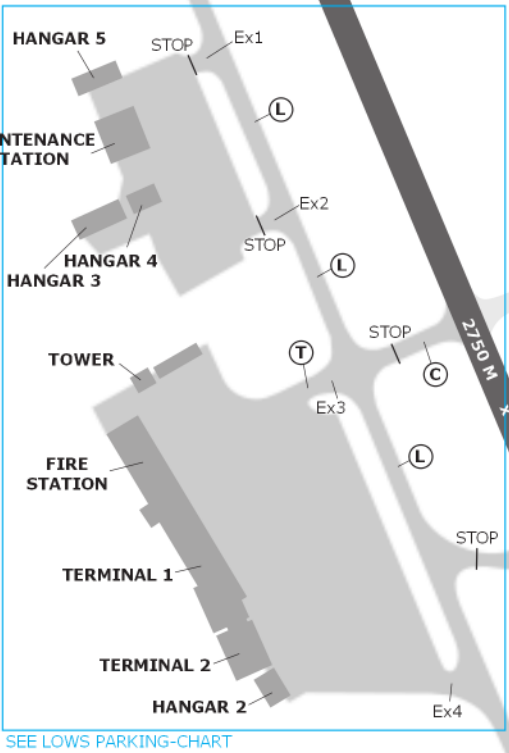

ATIS
125.720

DELIVERY
121.750

TOWER
118.100

ApptElev
1411'

TRANS..ALT.
4000'

Valid for flight simulation use only - do not use for real-life navigation

SEE LOWS PARKING-CHART

INTERSECTION	TORA 16	TORA 34
B	2500 M	-
C / S	1447 M	1230 M
D	-	1600 M
E	-	2270 M