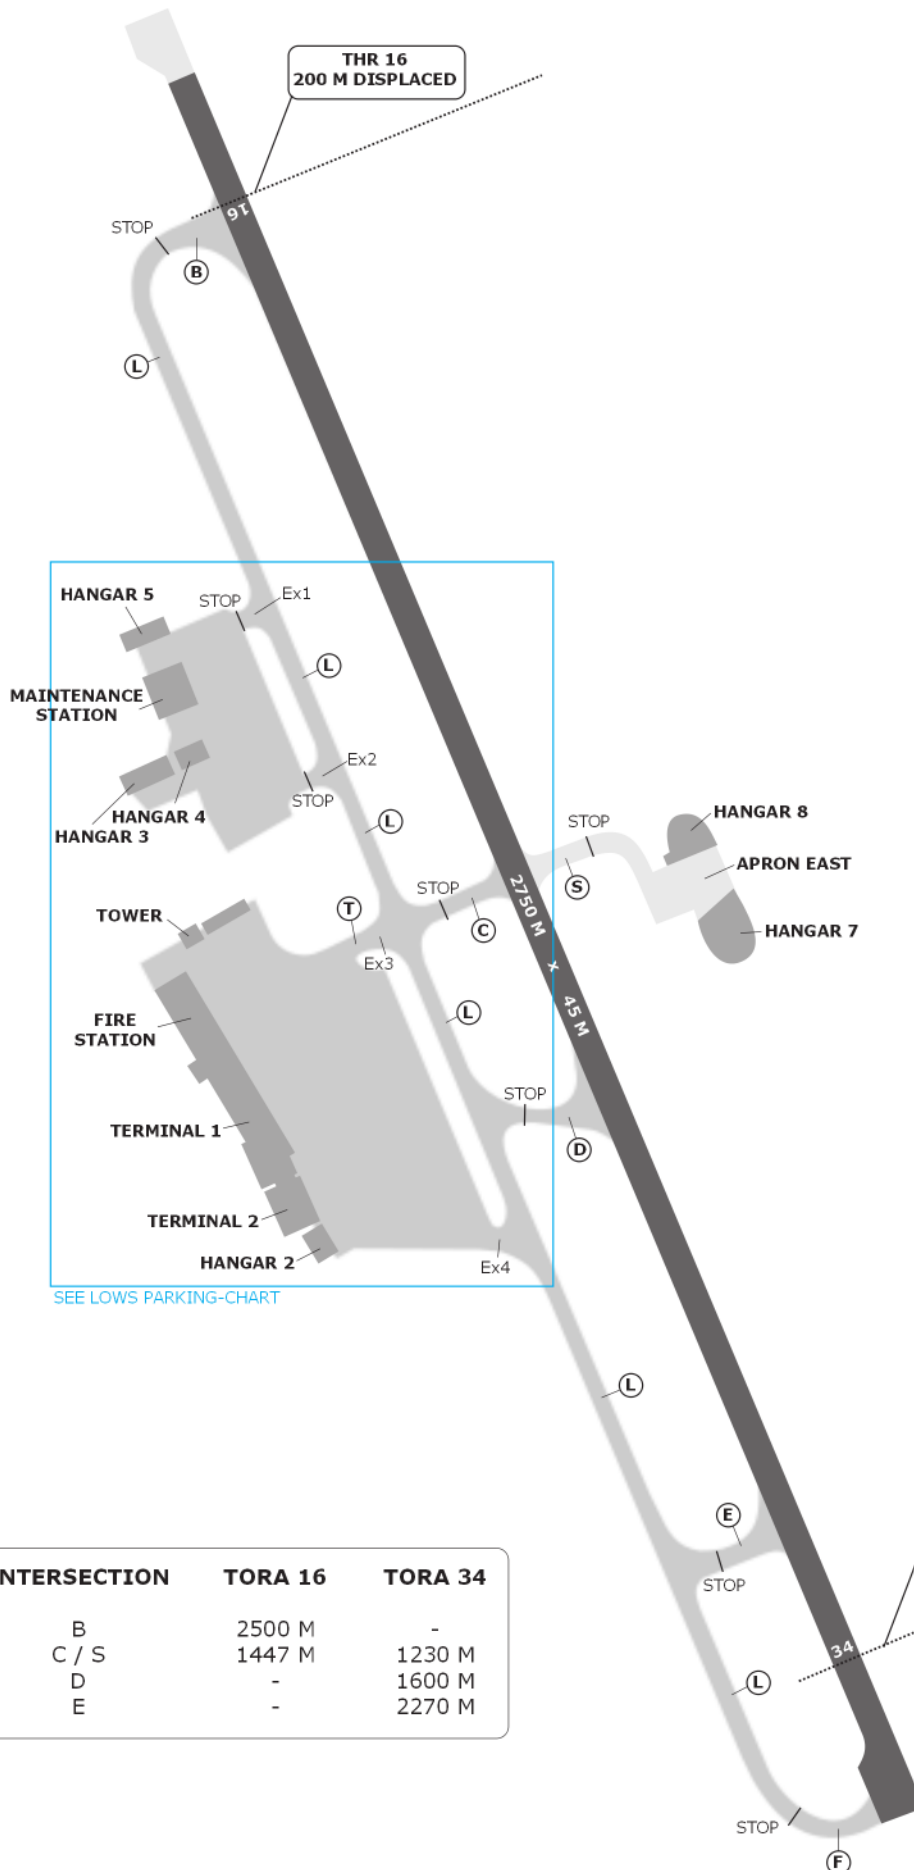

ATIS
125.720

DELIVERY
121.750

TOWER
118.100

ApptElev
1411'

TRANS..ALT.
4000'

Valid for flight simulation use only - do not use for real-life navigation

SEE LOWS PARKING-CHART

INTERSECTION	TORA 16	TORA 34
B	2500 M	-
C / S	1447 M	1230 M
D	-	1600 M
E	-	2270 M