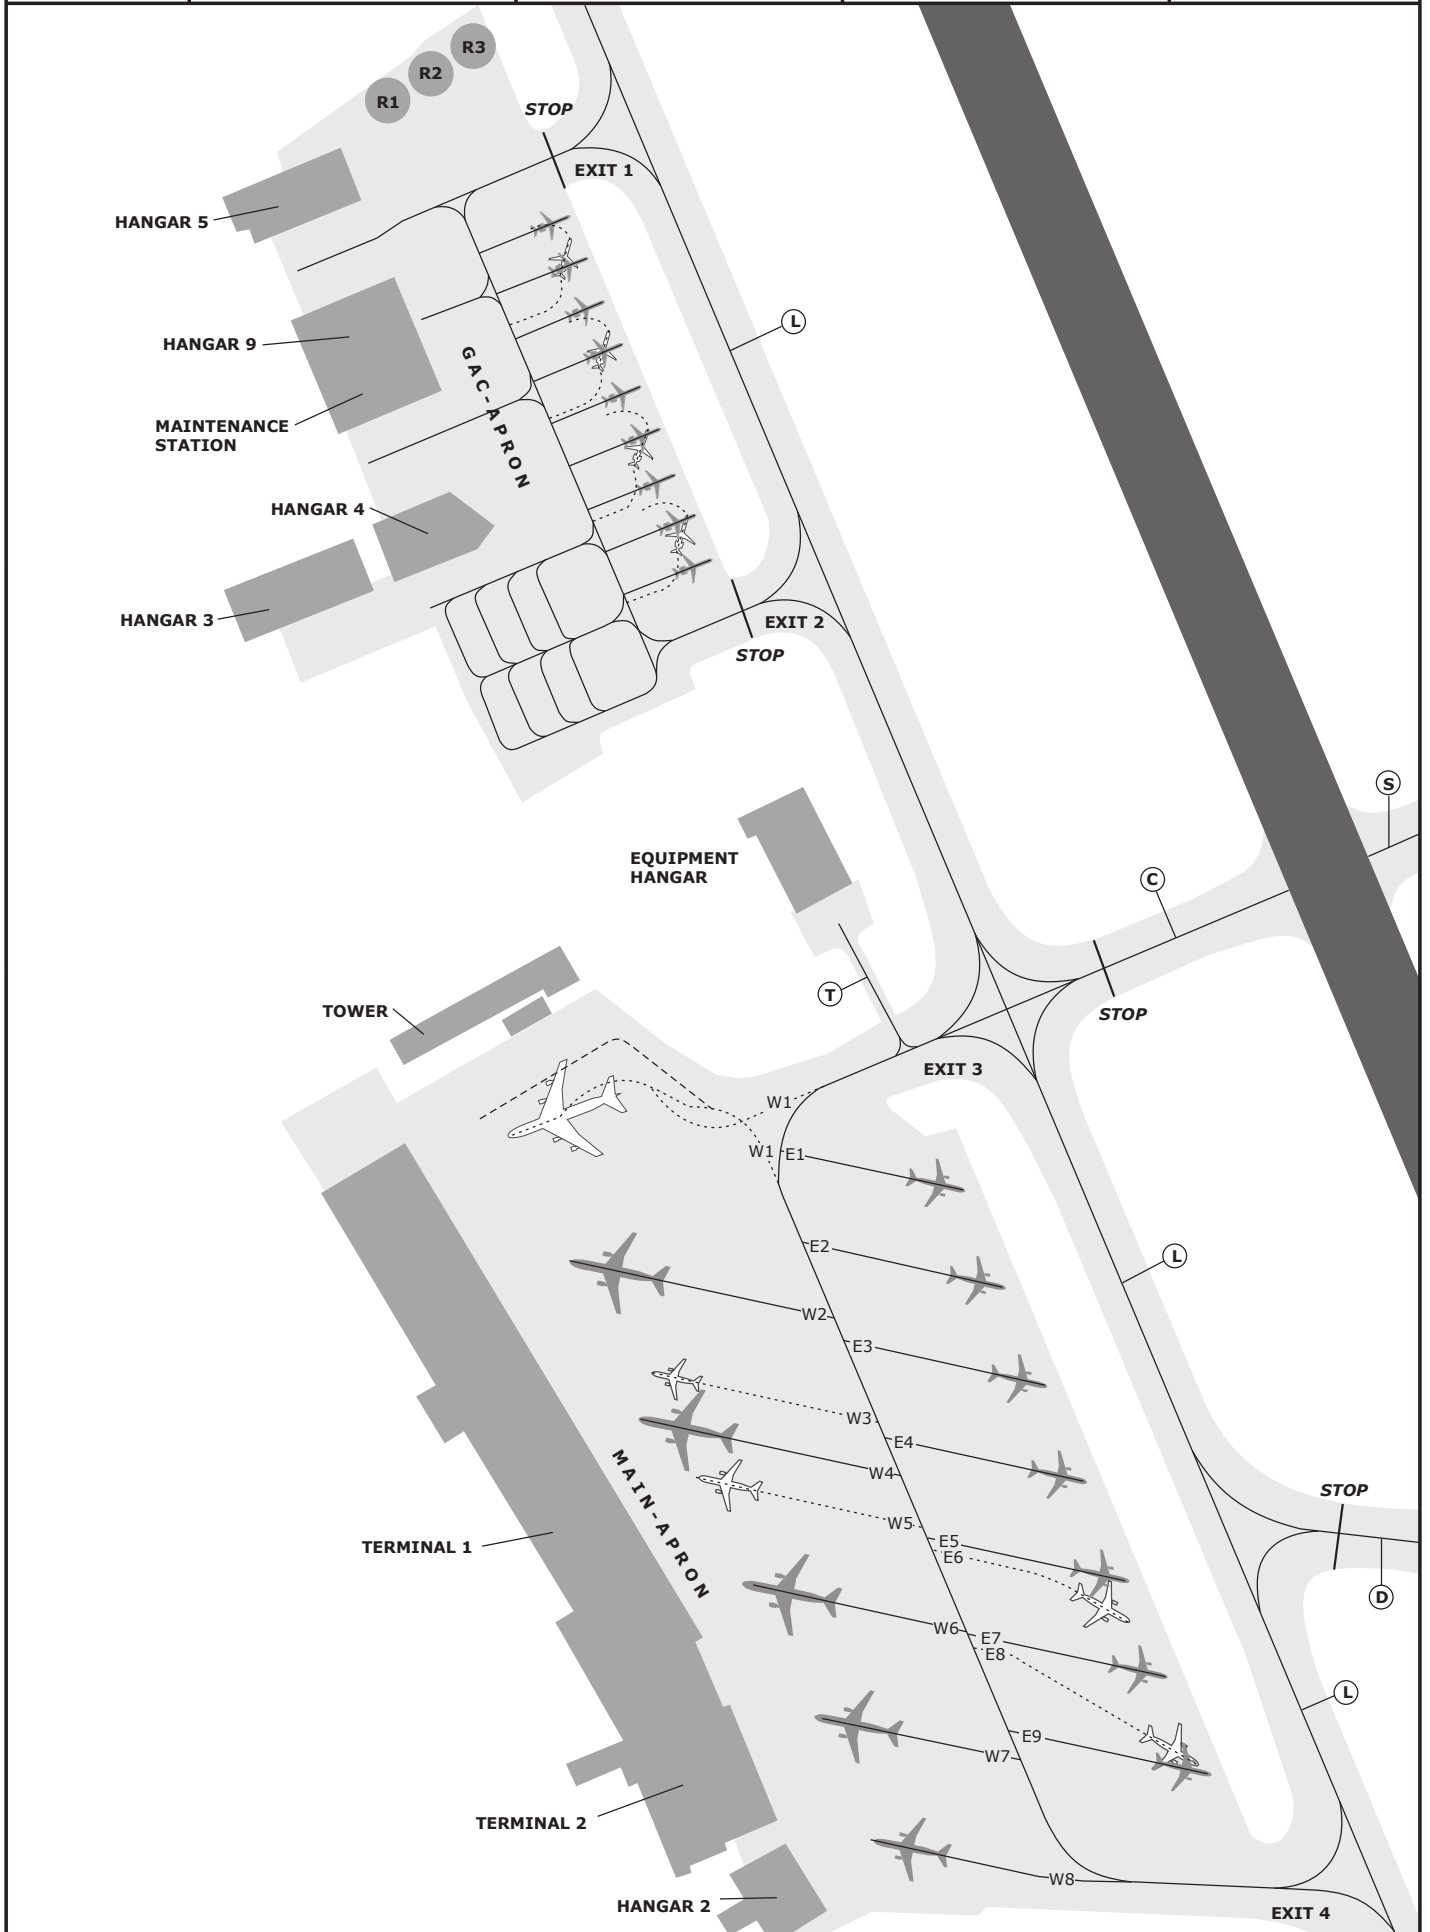

GND

LOWS SALZBURG

ATIS
125.720

DELIVERY
121.750

TOWER
118.100

ApttElev
1411'

TRANS. ALT.
4000'

Valid for flight simulation use only - do not use for real-life navigation

CHANGES: NEW CHART.