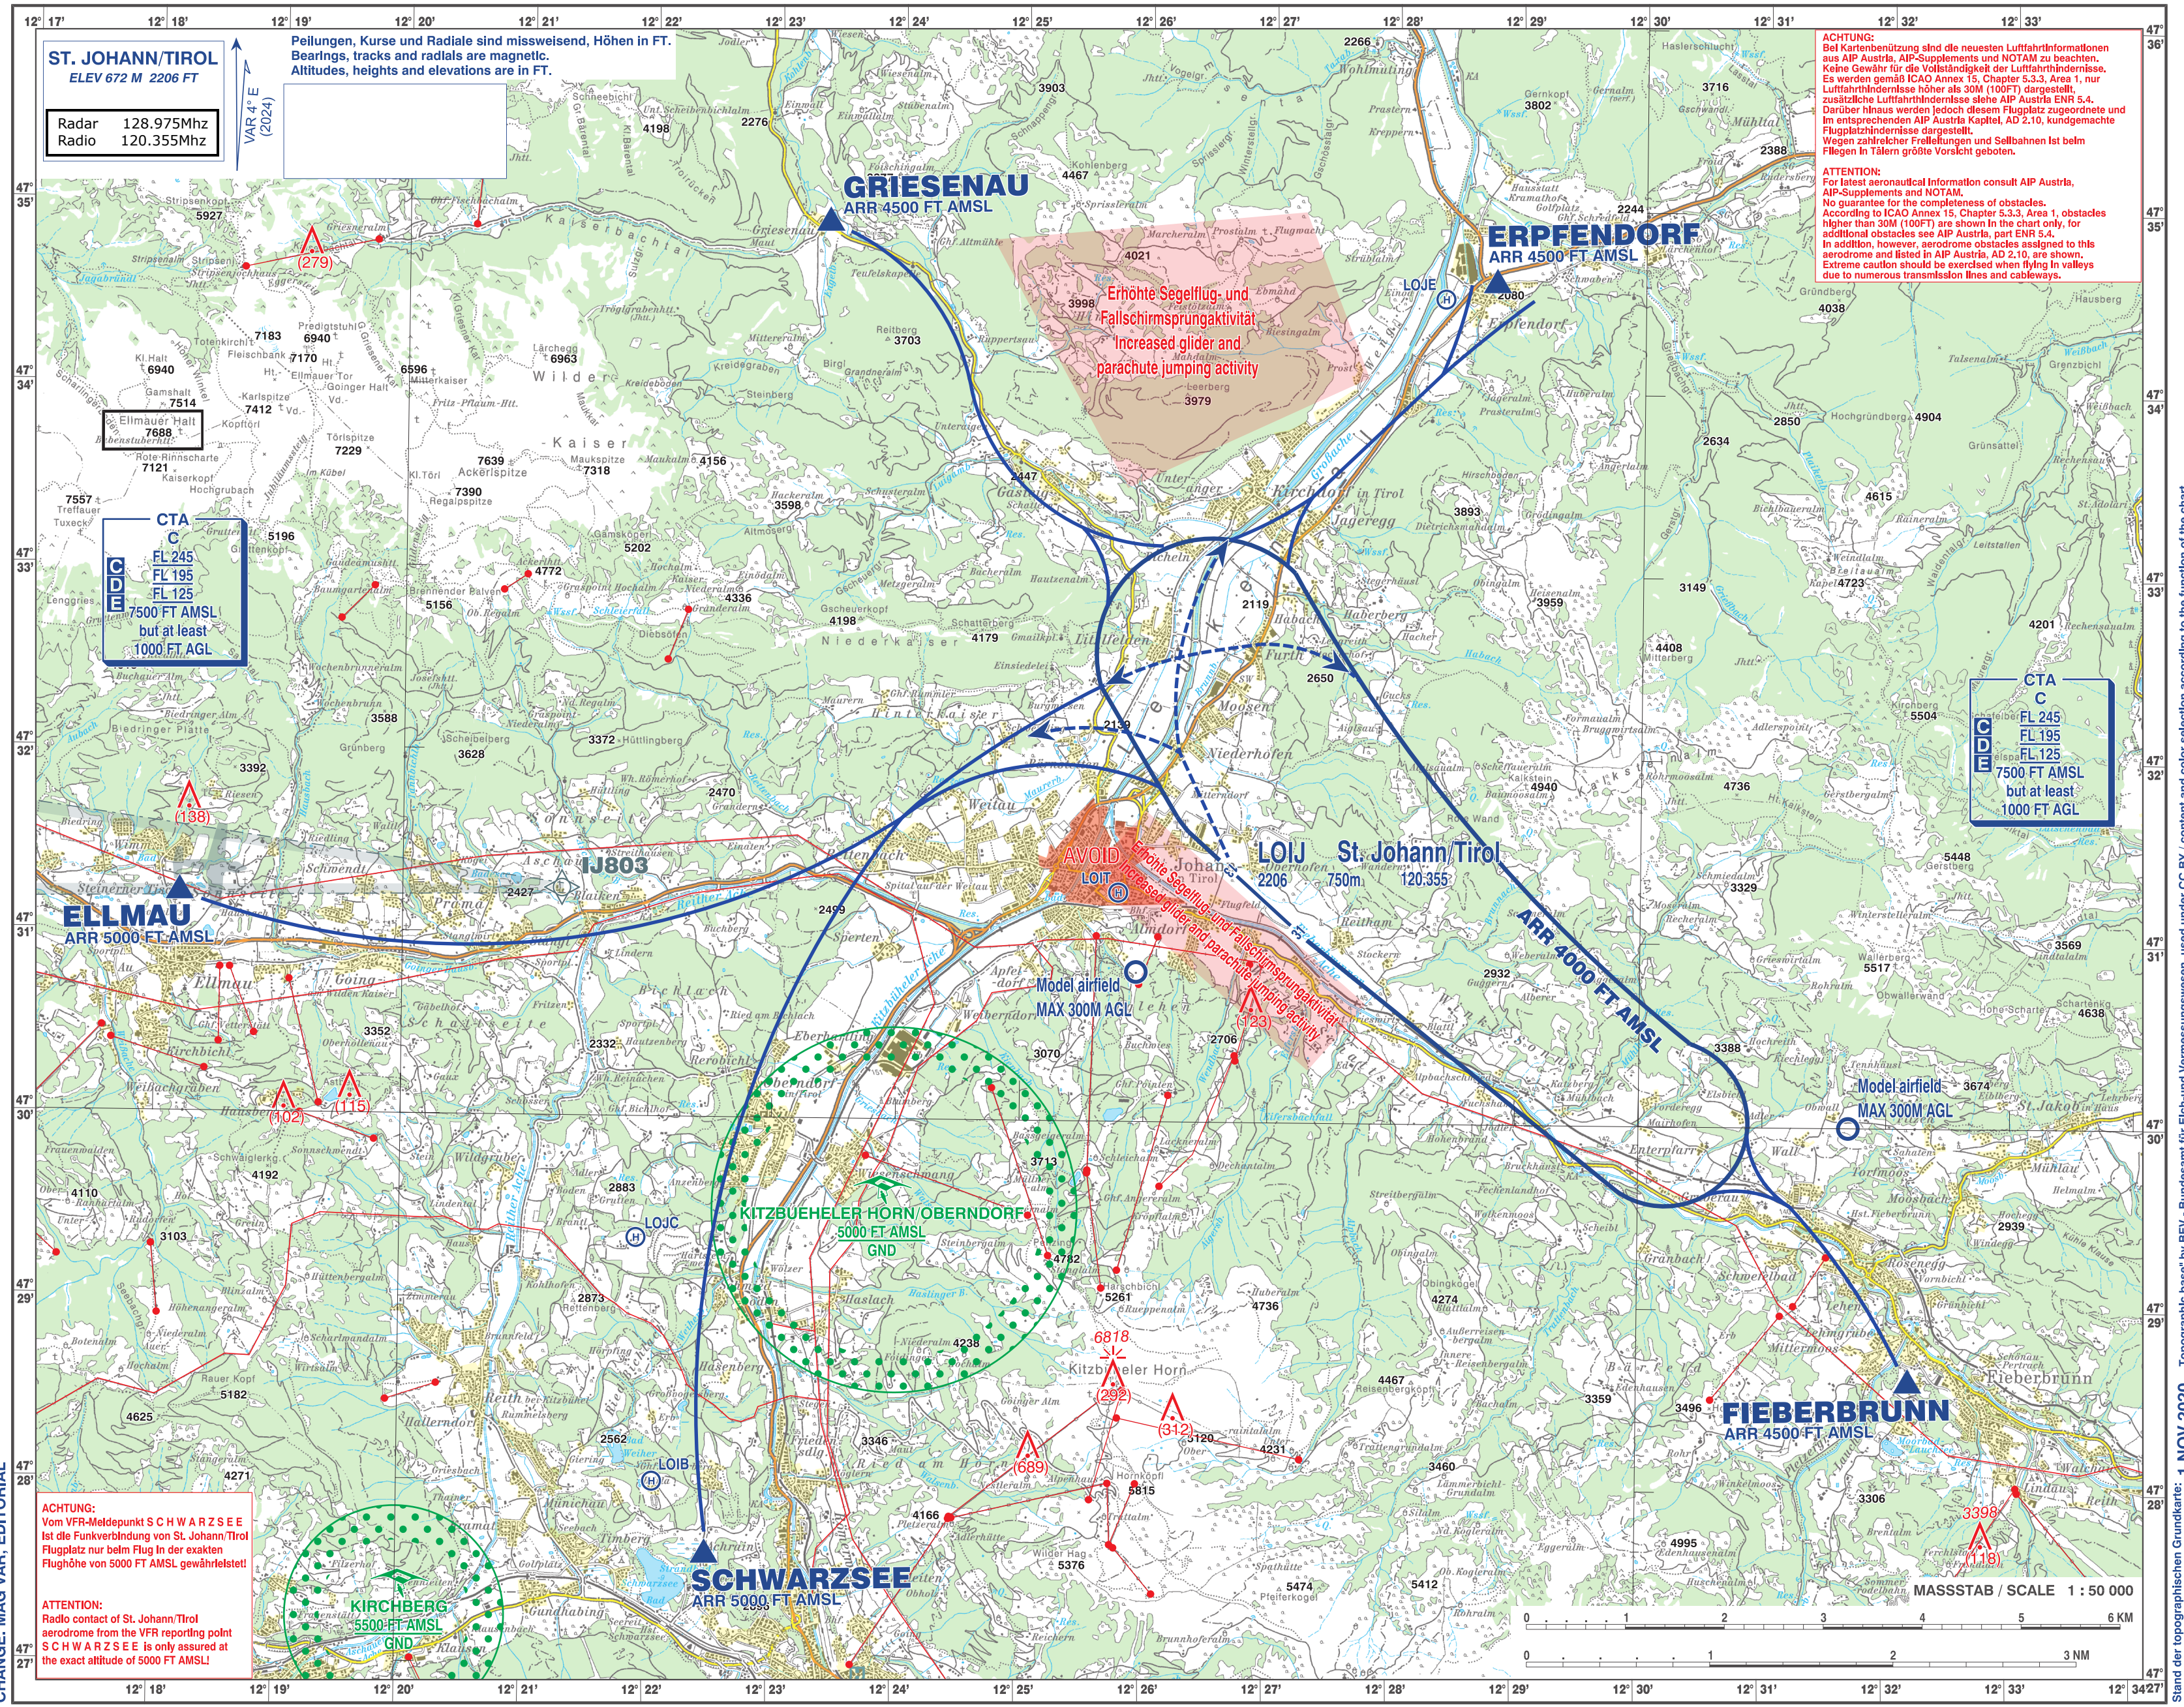

For Flight Simulation and non commercial use only!

Courtesy of Austro Control GmbH

vacc
AUSTRIA

Stand der topographischen Grundkarte: 1 NOV 2020 Topographic base by BEV - Bundesamt für Eich- und Vermessungswesen, used under CC BY / content and color selection according to the function of the chart Date of topographic base: