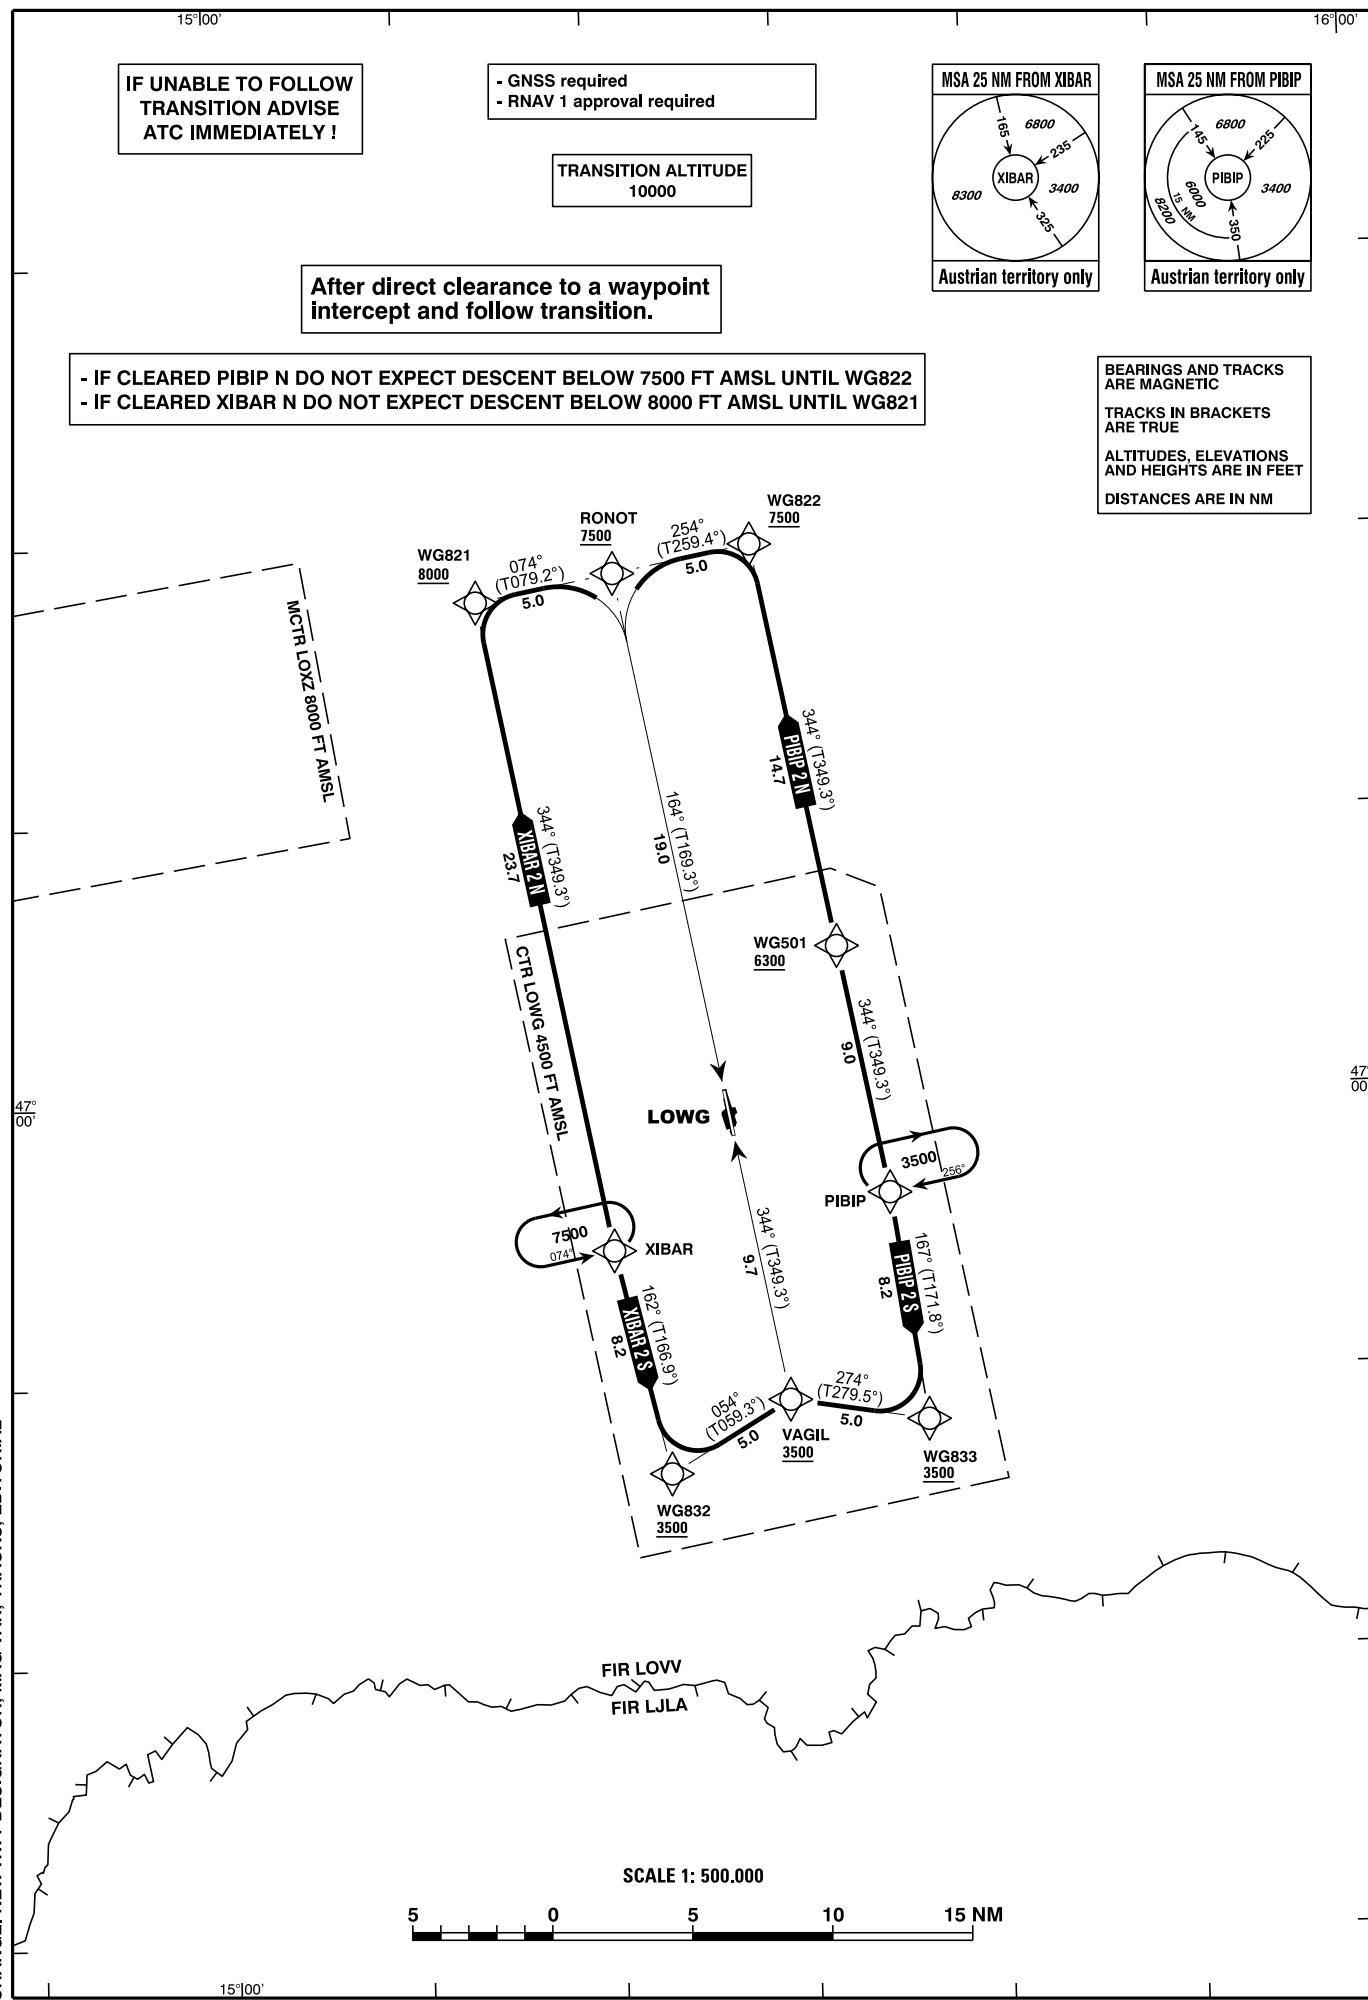

For Flight Simulation and non commercial use only !
Courtesy of Austro Control GmbH

vacc
AUSTRIA

CHANGE: NEW RWY DESIGNATOR; MAG VAR; TRACKS; EDITORIAL

Intentionally left blank